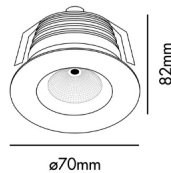

CLEAR is a round recessed light incorporating 7W LED technology and simple design, enabling it to be discreetly integrated into the ceiling. Thanks to the IP65, it can be placed in installations requiring a high degree of watertightness, such as fitness centres, gyms and dressing rooms.

General characteristics

Fixation	Ceiling
Type	III
IP	65
included battery	.
Power	7W
Cutting size	ø60mm

Material

Body/Structure	Aluminium
Diffuser	Glass

Finish

Body/Structure	Matt White
Diffuser	Transparent