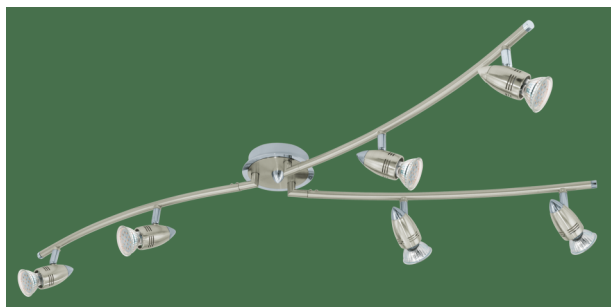

92645 MAGNUM-LED

General Information

Material number	92645
Type	spot
Product segment	Indoor
Theme	sonstige / nicht zuordenbar

Dimensions

Article Length (in mm)	1050
Net Weight (in kg)	1.68 Kilogram

Material & Colour

Enclosure Material	steel
Enclosure Colour	satin nickel, chrome

Functionality

Switch Type	without switch
Battery	No

Technical Information

Protection Degree	IP20
Protection Class	1
Mains Voltage	220-240V,50/60Hz
Operation Voltage	220-240V,50/60Hz
max. Wattage (1)	6X2,8W

Illuminant 1

Socket Type (1)	GU10
Illuminant Type (1)	GU10-LED
Illuminant incl. (1)	Inclusive
Kelvin Complete	3000K
Light colour Complete	WARM WHITE
Energy efficiency class (EEI)	F
Info changeability <input type="checkbox"/> light source/driver	LED exchangeable by customers, no driver included