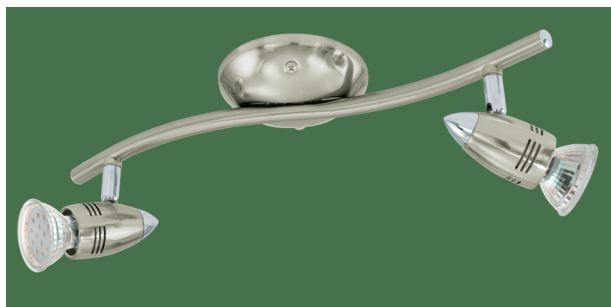

# 92642 MAGNUM-LED

## General Information

Material number	92642
Type	spot
Product segment	Indoor
Theme	sonstige / nicht zuordenbar

## Material & Colour

Enclosure Material	steel
Enclosure Colour	satin nickel, chrome