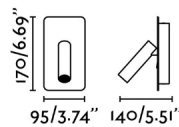

General characteristics

Fixation	Wall
Type	I
IP	20
voltage	100V-240V
Hertz	50/60Hz
Switch type	On/Off
included battery	.
Upwards Vertical orientation	↻ 90
Horizontal orientation	↻ 350
Power	3W
Cutting size	80x155mm

Material

Body/Structure	Aluminium+Steel
----------------	-----------------

Finish

Body/Structure	Satin Nickel
----------------	--------------

Lighting characteristics

Light source included	Yes
Temperature	3000K
MacAdam Steps	>5 SDCM
LM	140lm
CRI	>80
Degrees of light aperture	30°
Light direction	Accent lighting
Energy classification	F