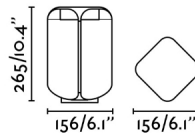

General characteristics

Fixation	Post, Floor
Type	I
IP	65
voltage	100V-240V
Hertz	50/60Hz
included battery	.
Power	12W

Material

Body/Structure	Aluminium
Diffuser	PC

Finish

Body/Structure	Dark Grey
Diffuser	Opal