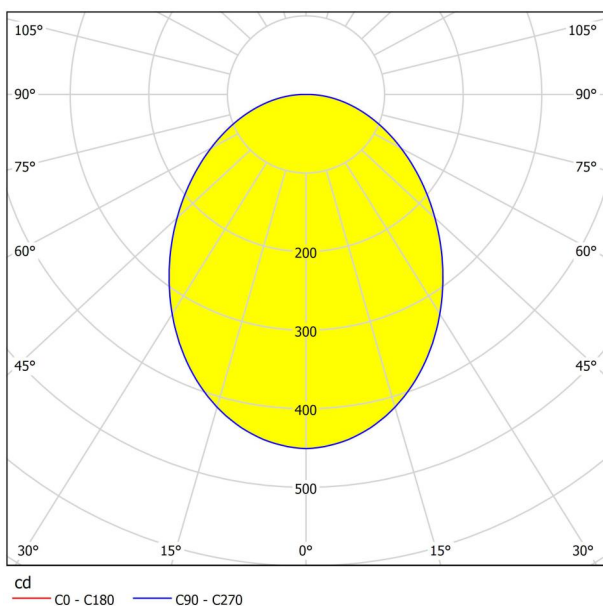

Technical Information

Protection Degree	IP44
Protection Class	1
Mains Voltage	220-240V,50/60Hz
Operation Voltage	220-240V,50/60Hz
Dimmable	No
max. Wattage (1)	13W

Illuminant 1

Socket Type (1)	LED
Illuminant Type (1)	LED
Illuminant incl. (1)	Inclusive
Kelvin Complete	4000K
Light colour Complete	WHITE
Nominal Lifetime (in h)	25000
Switching Cycles	15000
Energy efficiency class (EEI)	E
Dimmable	No
Info changeability□light source/driver	LED + driver cannot be exchanged
Rated Lamp Power (0,1W precision)	16,6
Colour Tolerance (LED, SDCM)	<6

Technical changes reserved