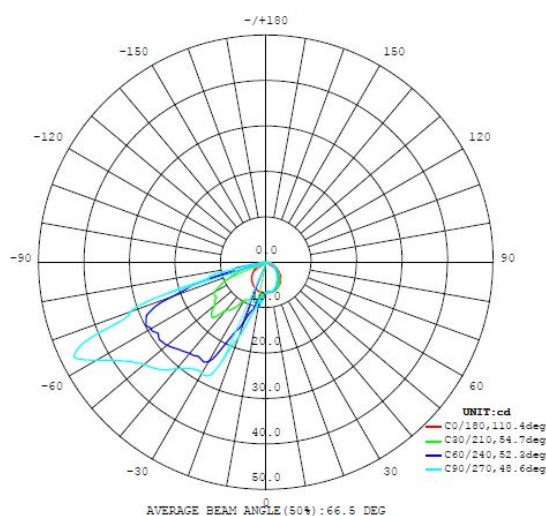

General Information

Material number	95233
Type	recessed light
Product segment	Outdoor
Theme	sonstige / nicht zuordenbar

Dimensions

Article Height (in mm)	5
Article Diameter (in mm)	125
Installation Depth (in mm)	95
Cutout (in mm)	117
Net Weight (in kg)	0.32 Kilogram

Illuminant 1

Socket Type (1)	LED
Illuminant Type (1)	LED
Illuminant incl. (1)	Inclusive
Kelvin Complete	4000K
Light colour Complete	WHITE
Nominal Lifetime (in h)	25000
Switching Cycles	15000
Energy efficiency class (EEI)	E
Dimmable	No
Info changeability□light source/driver	LED cannot be exchanged, no driver included
Rated Lamp Power (0,1W precision)	2,5
Colour Tolerance (LED, SDCM)	<6