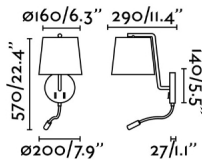

## General characteristics

Fixation	Wall
Type	I
IP	20
voltage	100V-240V
Hertz	50/60Hz
Switch type	On/Off
included battery	.
Power	15W