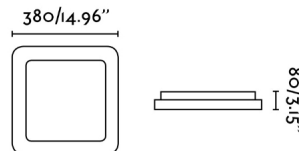

### General characteristics

Fixation	Ceiling, Wall
Type	II
IP	20
voltage	100V-240V
Hertz	50/60Hz
included battery	.
Power	30W