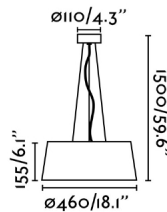

General characteristics

Fixation	Ceiling
Type	II
IP	44
voltage	220V-240V
Hertz	50/60Hz
Cable meters	1300mm
included battery	.
Tensioner included	Yes
Power	40W

Material

Body/Structure	Steel
Diffuser	PC
Screen	Textile