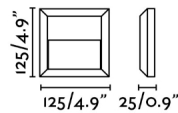

General characteristics

Fixation	Wall
Type	II
IP	65
voltage	100V-240V
Hertz	50/60Hz
included battery	.
Power	1W
IK	10

Material

Body/Structure	ABS
Diffuser	PC

Finish

Body/Structure	Dark Grey
Diffuser	Transparent