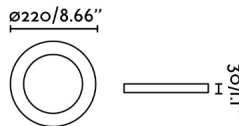

### General characteristics

Fixation	Ceiling
Type	I
IP	44
voltage	220V-240V
Hertz	50/60Hz
included battery	.
Flush box dimensions	ø195mm
Power	20W
Cutting size	ø160mm