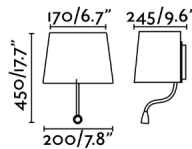

General characteristics

Fixation	Wall
Type	I
IP	20
voltage	100V-240V
Hertz	50/60Hz
Switch type	On/Off
included battery	.
Power	2W

Material

Body/Structure	Steel
Diffuser	Textile
Screen	Textile

Finish

Body/Structure	Satin Nickel
Diffuser	White
Screen	White