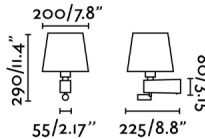

## General characteristics

Fixation	Wall
Type	I
IP	20
voltage	100V-240V
Hertz	50/60Hz
Switch type	On/Off
included battery	.
Power	15W