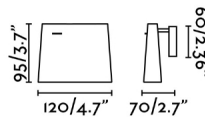

## General characteristics

Fixation	Wall
Type	I
IP	20
voltage	100V-240V
Hertz	50/60Hz
Switch type	On/Off
included battery	.
Upwards Vertical orientation	↻ 90
Horizontal orientation	↻ 350
Power	8W