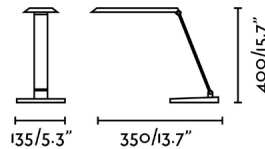

General characteristics

Fixation	Table
Type	II
IP	20
voltage	220V-240V
Hertz	50/60Hz
Cable meters	1500mm
Switch type	Push
included battery	.
Power	8W

Material

Body/Structure	ABS
----------------	-----

Finish