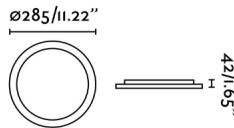

Ceiling lamp with technology. AMI has classic style but the light source is 15W 2700K (included). This lamp light up uniformly and it's perfect for indoor lighting.

General characteristics

Fixation	Ceiling, Wall
Type	I
IP	20
voltage	220V-240V
Hertz	50/60Hz
included battery	.
Power	15W

Material

Body/Structure	Aluminium
Diffuser	PC

Finish

Body/Structure	Satin Nickel
Diffuser	Opal

Lighting characteristics

Light source included	Yes
Temperature	2700K
LM	1200lm
CRI	>80
Light direction	Ambient lighting
Energy classification	D

Driver

Requires Driver	Yes
Driver embedded	Yes

File download

Images	Download >
	Download >
	Download >
2D / 3D	Download >