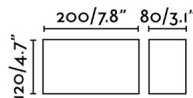

### General characteristics

Fixation	Wall
Type	I
IP	44
voltage	100V-240V
Hertz	50/60Hz
included battery	.
Power	7W