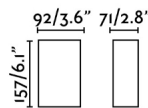

General characteristics

Fixation	Wall
Type	I
IP	54
voltage	100V-240V
Hertz	50/60Hz
included battery	.
Power	2x3W

Material

Body/Structure	Aluminium
Diffuser	Glass

Finish

Body/Structure	Matt White
Diffuser	Transparent