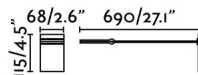

General characteristics

Fixation	Wall
Type	I
IP	44
voltage	220V-240V
Hertz	50/60Hz
included battery	.
Power	3.8W
IK	08

Material

Body/Structure	Aluminium
Diffuser	PC

Finish

Body/Structure	Dark Grey
Diffuser	Opal