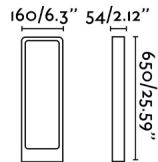

DAS is a trendy set for outdoor lighting, which incorporates LED technology and comprises one wall lamp and two beacons. This beacon lamp is 65cm tall and is built in cast aluminium with a transparent glass diffuser. The light source is COB LED 8W 3000K 480Lm included. This beacon lamp is perfect for the decorative lighting of gardens .

General characteristics

Fixation	Floor
Type	I
IP	54
voltage	100V-240V
Hertz	50/60Hz
included battery	.
Power	8W
IK	06

Material

Body/Structure	Aluminium
Diffuser	Glass

Finish

Body/Structure	Dark Grey
Diffuser	Transparent