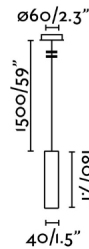

## General characteristics

Fixation	Ceiling
Type	II
IP	20
voltage	100V-240V
Hertz	50/60Hz
Cable meters	1500mm
included battery	.
Tensioner included	No
Power	4W