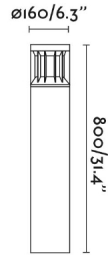

General characteristics

Fixation	Floor
Type	I
IP	65
voltage	220V-240V
Hertz	50/60Hz
Power	20W
IK	10

Material

Body/Structure	Aluminium+PC
Diffuser	PC

Finish

Body/Structure	Dark Grey
Diffuser	Transparent

Lighting characteristics