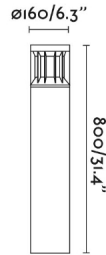

## General characteristics

Fixation	Floor
Type	I
IP	65
voltage	100V-240V
Hertz	50/60Hz
Power	20W
IK	10