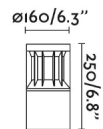

General characteristics

Fixation	Post, Floor
Type	I
IP	65
voltage	100V-240V
Hertz	50/60Hz
Power	14W
IK	10

Material

Body/Structure	Aluminium+PC
Diffuser	PC

Finish

Body/Structure	Dark Grey
Diffuser	Transparent