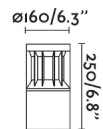

General characteristics

Fixation	Post, Floor
Type	I
IP	65
voltage	100V-240V
Hertz	50/60Hz
Power	14W
IK	10

Material

Body/Structure	Aluminium+PC
Diffuser	PC

Finish

Body/Structure	Dark Grey
Diffuser	Transparent