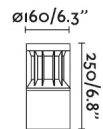

General characteristics

Fixation	Post, Floor
Type	I
IP	65
voltage	220V-240V
Hertz	50/60Hz
Power	14W
IK	10

Material

Body/Structure	Aluminium+PC
Diffuser	PC

Finish

Body/Structure	Dark Grey
Diffuser	Transparent