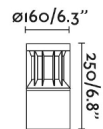

### General characteristics

Fixation	Post, Floor
Type	I
IP	65
voltage	100V-240V
Hertz	50/60Hz
Power	14W
IK	10