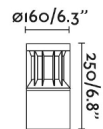

General characteristics

Fixation	Post, Floor
Type	I
IP	65
voltage	220V-240V
Hertz	50/60Hz
Power	14W
IK	10

Material

Body/Structure	Aluminium+PC
Diffuser	PC

Finish

Body/Structure	Dark Grey
Diffuser	Transparent