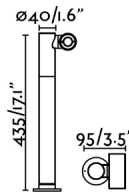

SPY 435 is a dark grey beacon for outdoor lighting. This lamp can be adjusted and features IP65, that gives high protection against rain and solids.

General characteristics

Fixation	Floor
Type	I
IP	65
voltage	220V-240V
Hertz	50/60Hz
Upwards Vertical orientation	↻ 350
Power	6W

Material

Body/Structure	Aluminium
Diffuser	Glass

Finish

Body/Structure	Dark Grey
Diffuser	Opal

Lighting characteristics

Light source included	Yes
Temperature	3000K
LM	500lm
CRI	>80
Degrees of light aperture	30°
Light direction	Accent lighting
Energy classification	E