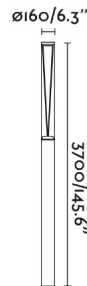

RUSH 3700 is a collection of technical lighting for the outdoors. The entire collection is made of aluminium and transparent polycarbonate, has a shock resistance of IK10 and has IP65 which gives it high protection against rain and solid bodies. This 3'7m pole lamp is perfect for lighting gardens or parks. The 360° option allows symmetrical lighting. Using the wide variant it is possible to dissipate the light at a greater distance. DALI version. With a colour temperature of 4000K, this down light allows you to create warm and comfortable environments.

General characteristics

Fixation	Floor
Type	I
IP	65
voltage	220V-240V
Hertz	50/60Hz
Power	38W
IK	10

Material

Body/Structure	Aluminium+PC
Diffuser	PC

Finish

Body/Structure	Dark Grey
Diffuser	Transparent

Lighting characteristics