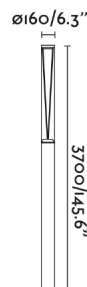

## General characteristics

Fixation	Floor
Type	I
IP	65
voltage	220V-240V
Hertz	50/60Hz
Power	38W
IK	10