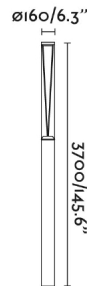

RUSH 3700 is a collection of technical lighting for the outdoors. The entire collection is made of aluminium and transparent polycarbonate, has a shock resistance of IK10 and has IP65 which gives it high protection against rain and solid bodies. This 3'7m pole lamp is perfect for lighting gardens or parks. The 360° option allows symmetrical lighting. With a colour temperature of 4000K, this down light allows you to create warm and comfortable environments.

General characteristics

Fixation	Floor
Type	I
IP	65
voltage	100V-240V
Hertz	50/60Hz
Power	38W
IK	10

Material

Body/Structure	Aluminium+PC
Diffuser	PC

Finish

Body/Structure	Dark Grey
Diffuser	Transparent

Lighting characteristics