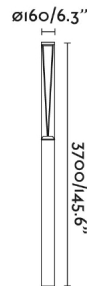

RUSH 3700 is a collection of technical lighting for the outdoors. The entire collection is made of aluminium and transparent polycarbonate, has a shock resistance of IK10 and has IP65 which gives it high protection against rain and solid bodies. This 3'7m pole lamp is perfect for lighting gardens or parks. The 180° option allows asymmetric lighting. With a colour temperature of 3000K, this down light allows you to create warm and comfortable environments.

General characteristics

Fixation	Floor
Type	I
IP	65
voltage	100V-240V
Hertz	50/60Hz
Power	38W
IK	10

Material

Body/Structure	Aluminium+PC
Diffuser	PC

Finish

Body/Structure	Dark Grey
Diffuser	Transparent

Lighting characteristics