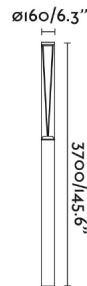

RUSH 3700 is a collection of technical lighting for the outdoors. The entire collection is made of aluminium and transparent polycarbonate, has a shock resistance of IK10 and has IP65 which gives it high protection against rain and solid bodies. This 3'7m pole lamp is perfect for lighting gardens or parks. The 360° option allows symmetrical lighting. CASAMBI version. With a colour temperature of 3000K, this down light allows you to create warm and comfortable environments.

## General characteristics

Fixation	Floor
Type	I
IP	65
voltage	220V-240V
Hertz	50/60Hz
Power	38W
IK	10