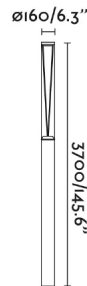

RUSH is a collection of technical lighting for the outdoors. The entire collection is made of aluminium and transparent polycarbonate, has a shock resistance of IK10 and has IP65 which gives it high protection against rain and solid bodies. This 3'7m pole lamp is perfect for lighting gardens or parks. The 360° option allows symmetrical lighting. DALI version.

General characteristics

Fixation	Floor
Type	I
IP	65
voltage	220V-240V
Hertz	50/60Hz
Power	38W
IK	10

Material

Body/Structure	Aluminium+PC
Diffuser	PC

Finish

Body/Structure	Dark Grey
Diffuser	Transparent

Lighting characteristics