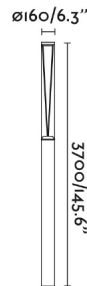

## General characteristics

Fixation	Floor
Type	I
IP	65
voltage	100V-240V
Hertz	50/60Hz
Power	38W
IK	10