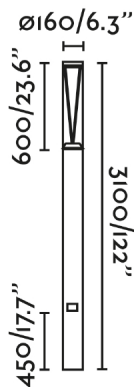

RUSH is a collection of technical lighting for the outdoors. The entire collection is made of aluminium and transparent polycarbonate, has a shock resistance of IK10 and has IP65 which gives it high protection against rain and solid bodies. This 3'1m pole lamp is perfect for lighting gardens or parks. The 360° option allows symmetrical lighting. Using the wide variant it is possible to dissipate the light at a greater distance. With a colour temperature of 4000K, this down light allows you to create warm and comfortable environments.

## General characteristics

Fixation	Floor
Type	I
IP	65
voltage	100V-240V
Hertz	50/60Hz
Power	38W
IK	10