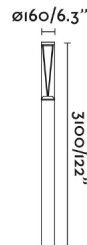

General characteristics

Fixation	Floor
Type	I
IP	65
voltage	220V-240V
Hertz	50/60Hz
Power	38W
IK	10

Material

Body/Structure	Aluminium+PC
Diffuser	PC

Finish

Body/Structure	Dark Grey
Diffuser	Transparent

Lighting characteristics