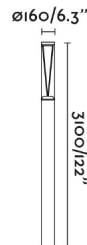

## General characteristics

Fixation	Floor
Type	I
IP	65
voltage	100V-240V
Hertz	50/60Hz
Power	38W
IK	10