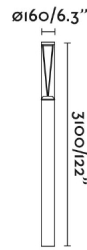

## General characteristics

Fixation	Floor
Type	I
IP	65
voltage	220V-240V
Hertz	50/60Hz
Power	38W
IK	10