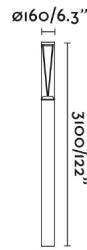

RUSH is a collection of technical lighting for the outdoors. The entire collection is made of aluminium and transparent polycarbonate, has a shock resistance of IK10 and has IP65 which gives it high protection against rain and solid bodies. This 3'1m pole lamp is perfect for lighting gardens or parks. The 360° option allows symmetrical lighting. CASAMBI version. With a colour temperature of 3000K, this down light allows you to create warm and comfortable environments.

General characteristics

Fixation	Floor
Type	I
IP	65
voltage	220V-240V
Hertz	50/60Hz
Power	38W
IK	10

Material

Body/Structure	Aluminium+PC
Diffuser	PC

Finish

Body/Structure	Dark Grey
Diffuser	Transparent

Lighting characteristics