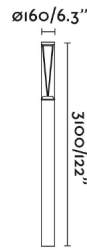

RUSH is a collection of technical lighting for the outdoors. The entire collection is made of aluminium and transparent polycarbonate, has a shock resistance of IK10 and has IP65 which gives it high protection against rain and solid bodies. This 3'1m pole lamp is perfect for lighting gardens or parks. The 180<sup>a</sup> option allows asymmetric lighting. DALI version.

## General characteristics

Fixation	Floor
Type	I
IP	65
voltage	220V-240V
Hertz	50/60Hz
Power	38W
IK	10