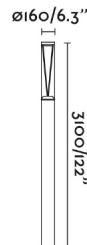

General characteristics

Fixation	Floor
Type	I
IP	65
voltage	220V-240V
Hertz	50/60Hz
Power	38W
IK	10

Material

Body/Structure	Aluminium+PC
Diffuser	PC

Finish

Body/Structure	Dark Grey
Diffuser	Transparent

Lighting characteristics