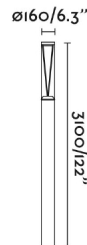

General characteristics

Fixation	Floor
Type	I
IP	65
voltage	100V-240V
Hertz	50/60Hz
Power	38W
IK	10

Material

Body/Structure	Aluminium+PC
Diffuser	PC

Finish

Body/Structure	Dark Grey
Diffuser	Transparent

Lighting characteristics