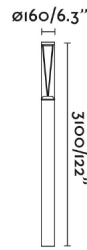

RUSH is a collection of technical lighting for the outdoors. The entire collection is made of aluminium and transparent polycarbonate, has a shock resistance of IK10 and has IP65 which gives it high protection against rain and solid bodies. This 3'1m pole lamp is perfect for lighting gardens or parks. The 360° option allows symmetrical lighting. Using the wide variant it is possible to dissipate the light at a greater distance. DALI version.

## General characteristics

Fixation	Floor
Type	I
IP	65
voltage	220V-240V
Hertz	50/60Hz
Power	38W
IK	10