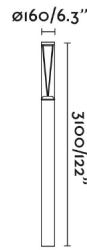

RUSH is a collection of technical lighting for the outdoors. The entire collection is made of aluminium and transparent polycarbonate, has a shock resistance of IK10 and has IP65 which gives it high protection against rain and solid bodies. This 3'1m pole lamp is perfect for lighting gardens or parks. The 360° option allows symmetrical lighting. DALI version.

General characteristics

Fixation	Floor
Type	I
IP	65
voltage	220V-240V
Hertz	50/60Hz
Power	38W
IK	10

Material

Body/Structure	Aluminium+PC
Diffuser	PC

Finish

Body/Structure	Dark Grey
Diffuser	Transparent

Lighting characteristics