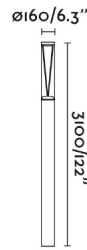

RUSH is a collection of technical lighting for the outdoors. The entire collection is made of aluminium and transparent polycarbonate, has a shock resistance of IK10 and has IP65 which gives it high protection against rain and solid bodies. This 3'1m pole lamp is perfect for lighting gardens or parks. The 360° option allows symmetrical lighting. CASAMBI version.

## General characteristics

Fixation	Floor
Type	I
IP	65
voltage	220V-240V
Hertz	50/60Hz
Power	38W
IK	10