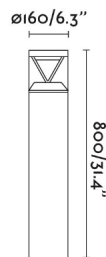

## General characteristics

Fixation	Floor
Type	I
IP	65
voltage	220V-240V
Hertz	50/60Hz
Power	20W
IK	10