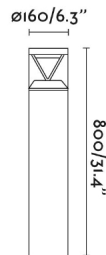

## General characteristics

Fixation	Floor
Type	I
IP	65
voltage	100V-240V
Hertz	50/60Hz
Power	20W
IK	10